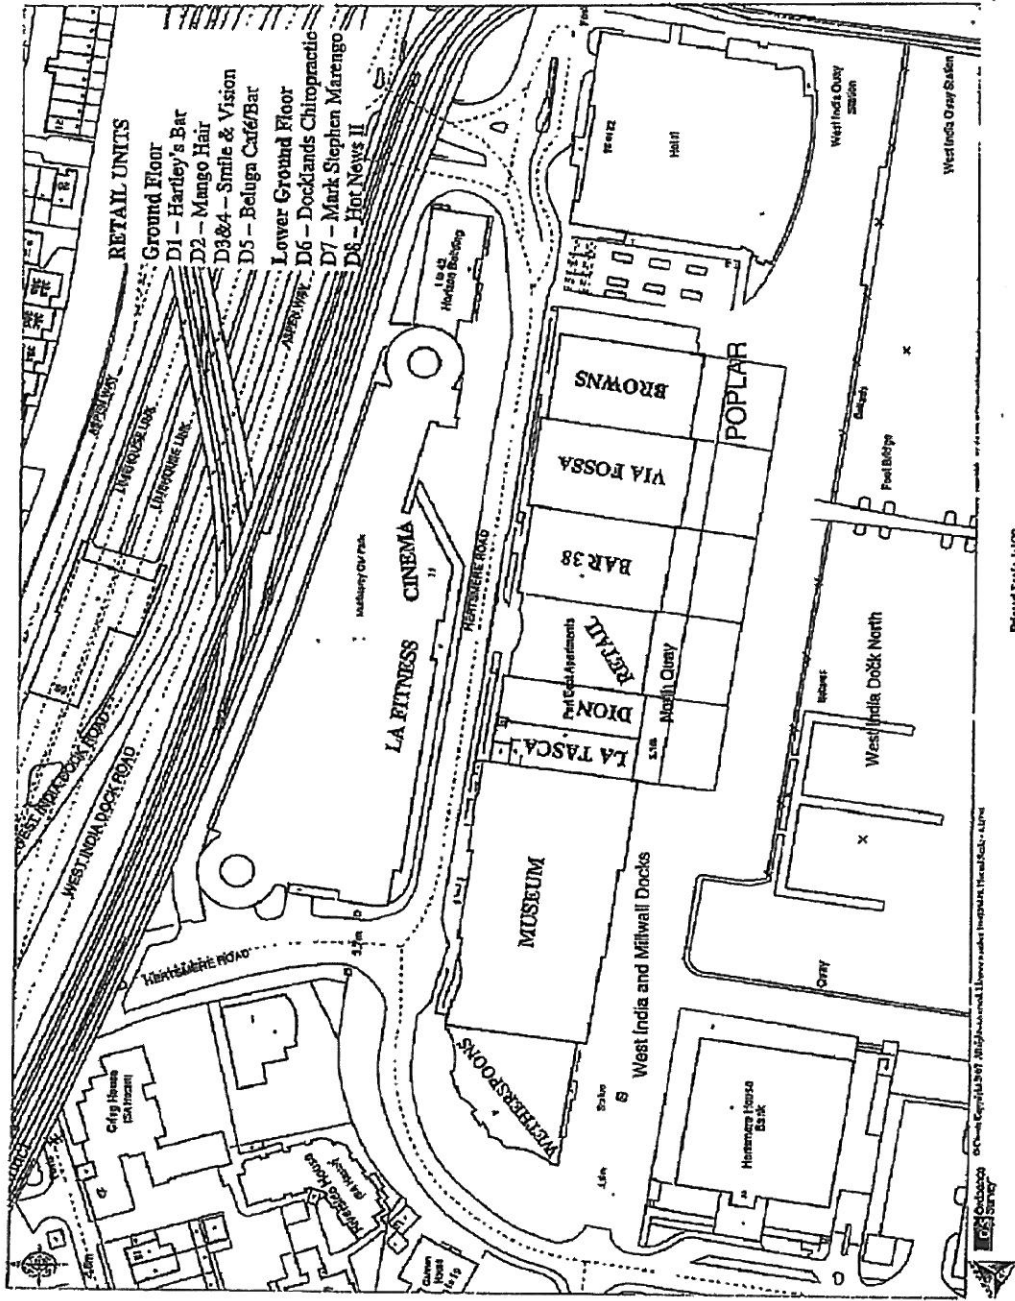

West India Quay

Printed Scale 1:100